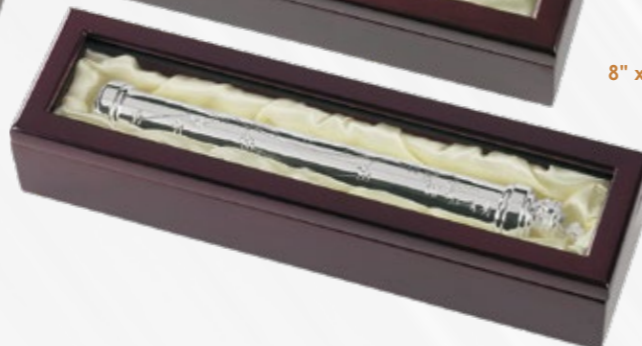

Supplied in wooden cases as illustrated. Ideal for engraving.

TEDDY BEAR
EGG CUP, SPOON
& NAPKIN RING

7" x 5¼" x 3" 208-CG05 £82.00

TEDDY BEAR
FIRST TOOTH
HOLDER WITH 3" X 2"
PHOTO FRAME

8" x 6" x 2¼" 208-CG06 £75.00