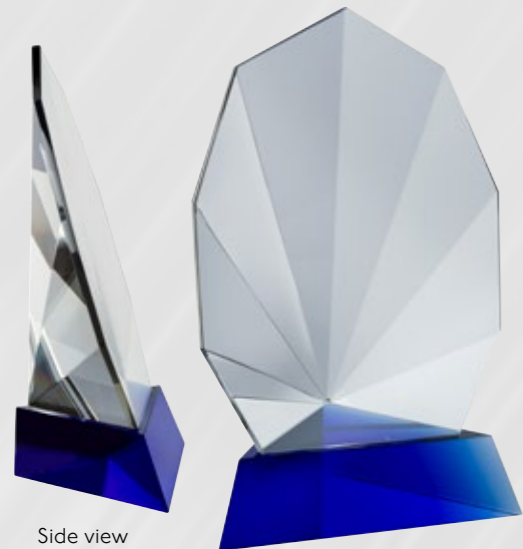

SWATKINS Crystalware can be engraved to your instructions. Please ask for details.

SWATKINS
CRYSTALWARE

FINELY CRAFTED CLEAR
& BLUE CRYSTAL AWARDS

Supplied in blue
SWATKINS
crystalware box

Side view

ACI32

Available in 2 sizes.

6" I44-ACI32A £92.00
8" I44-ACI32B £135.00