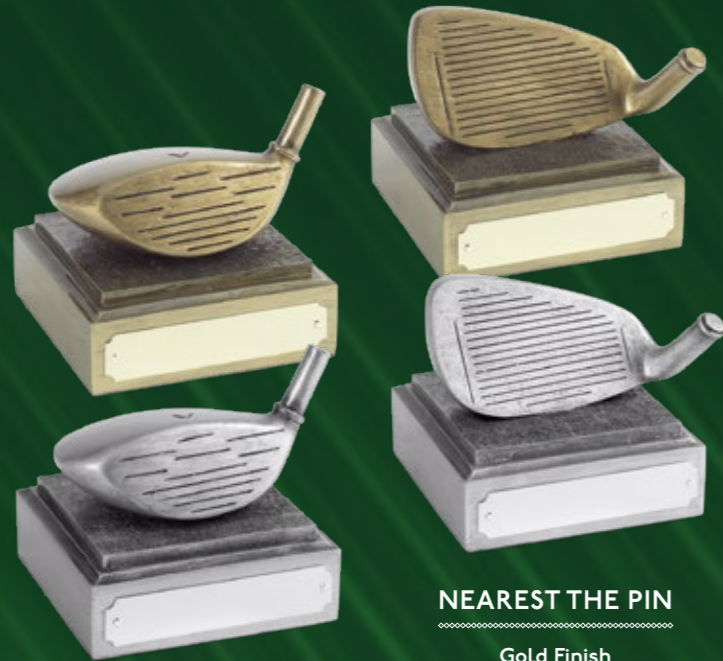

• Ideal for engraving your details on the plate supplied

• Ideal for engraving your details on the plate supplied

GOLF AWARDS WITH ANTIQUE COPPER, SILVER & GOLD FINISH

LONGEST DRIVE

Gold Finish

3 1/2" x 3 1/2" G36-RS71 £24.00

Silver Finish

3 1/2" x 3 1/2" G36-SRS71 £24.00

Size = height x length.

NEAREST THE PIN

Gold Finish

3 1/4" x 3 1/2" G36-RS72 £24.00

Silver Finish

3 1/4" x 3 1/2" G36-SRS72 £24.00

Size = height x length.