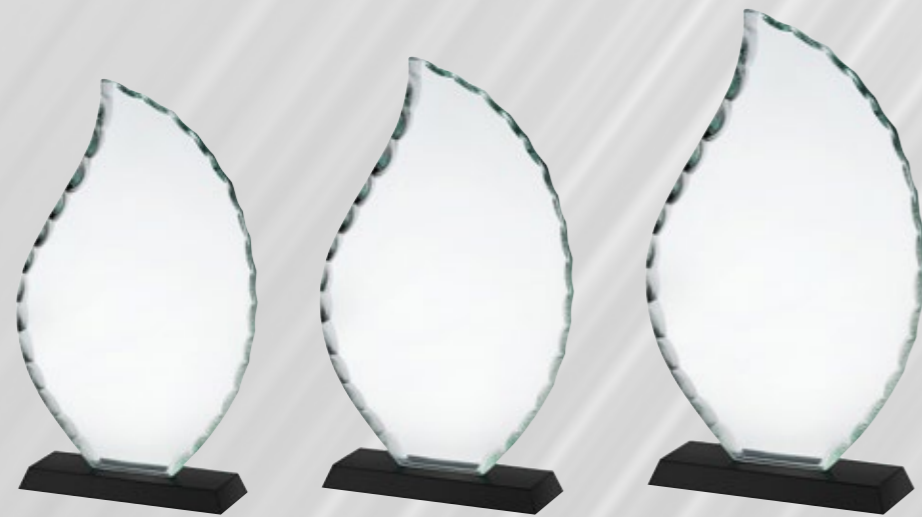

SWATKINS Crystalware can be engraved to your instructions. Please ask for details.

SWATKINS
CRYSTALWARE
HIGH QUALITY CLEAR
& BLACK CRYSTAL AWARDS

Supplied in blue
SWATKINS
crystalware box

Patterned edges.

GLC032

Available in 3 sizes.

8½"	I50-GLC032A	£38.00
9½"	I50-GLC032B	£43.00
10¼"	I50-GLC032C	£55.00