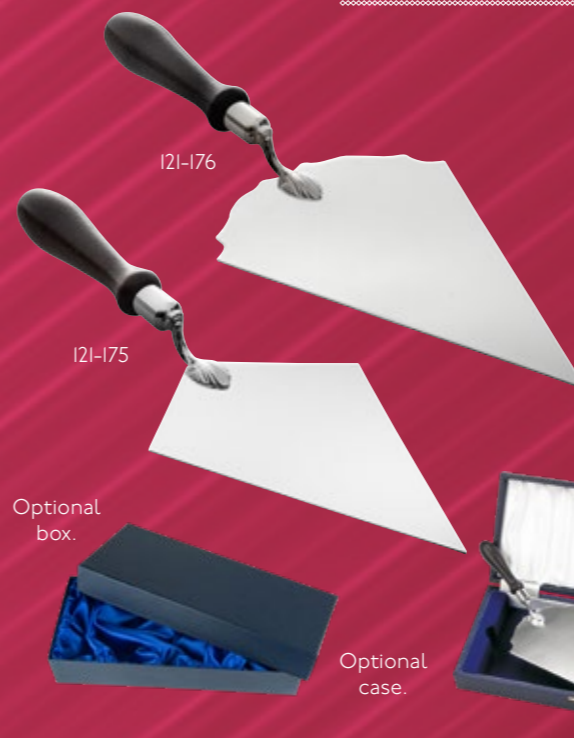

GAVELS & HANDMADE TROWELS