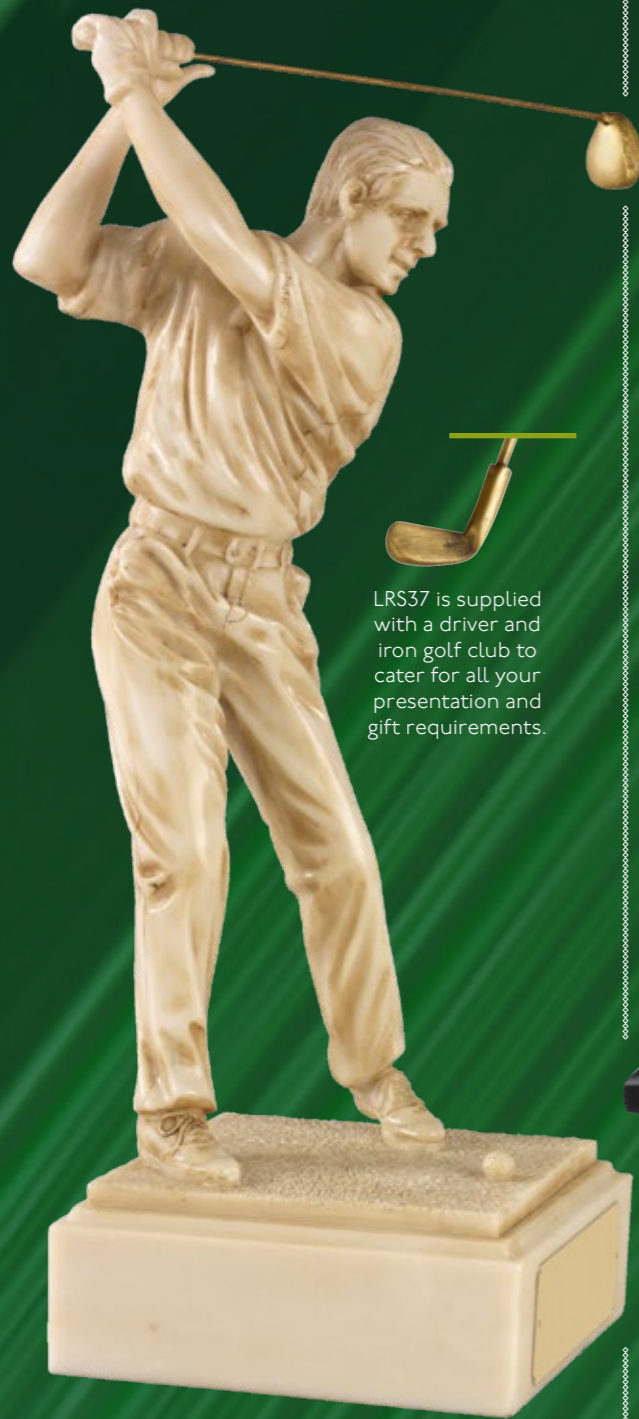

• Ideal for engraving your details on the plate supplied

• Ideal for engraving your details on the plate supplied

LRS37 is supplied with a driver and iron golf club to cater for all your presentation and gift requirements.

**MALE GOLFER
IVORY FINISH FULL SWING**

15½" G38-LRS37 £80.00