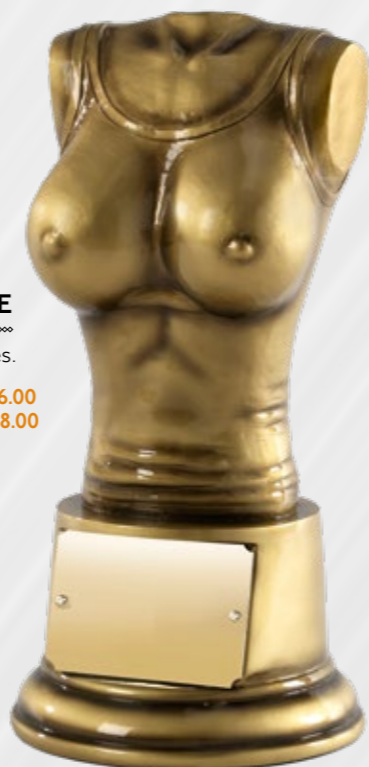

BOOBY PRIZE

Available in 2 sizes.

5¼" I80-RS96A £16.00
8" I80-RS96B £38.00

Ideal for engraving your details on the plate provided. Please ask for details.