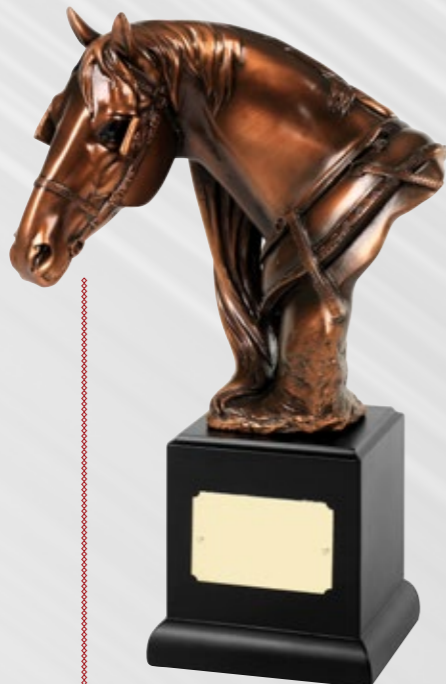

BRONZE PLATED HORSE HEAD AWARDS

11½" I84-RW08 £80.00