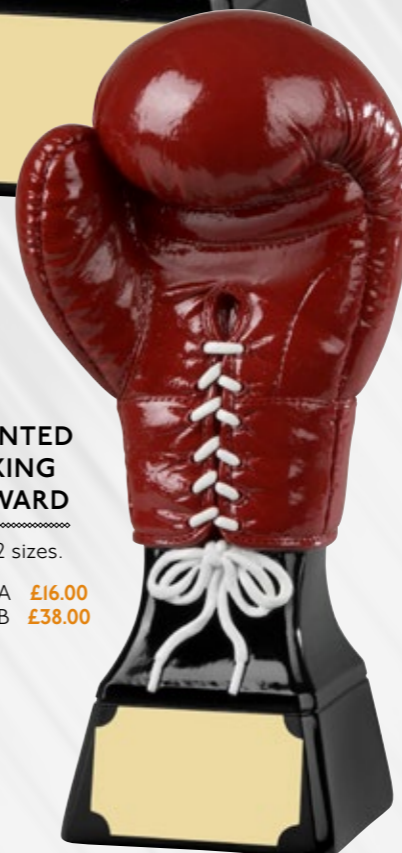

**HAND PAINTED
RED BOXING
GLOVE AWARD**

Available in 2 sizes.

6¼" 183-RR050A £16.00
9" 183-RR050B £38.00