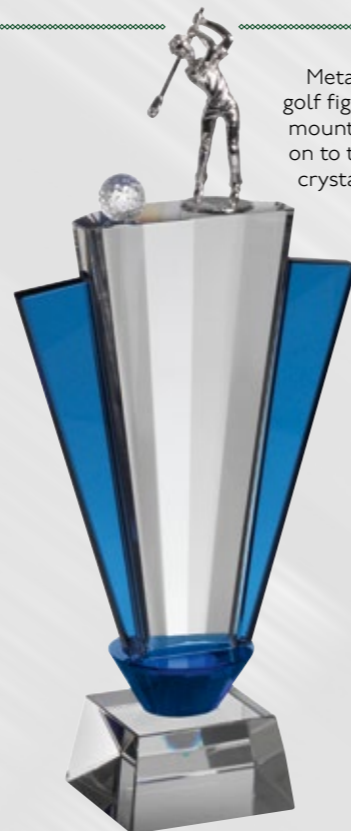

HC002

Available in 3 sizes.

- 6 1/4" G52-HC002A £60.00
- 7 1/4" G52-HC002B £65.00
- 8 1/4" G52-HC002C £75.00

AC218

Available in 3 sizes.

- 6" G52-AC218A £110.00
- 7" G52-AC218B £120.00
- 8" G52-AC218C £130.00