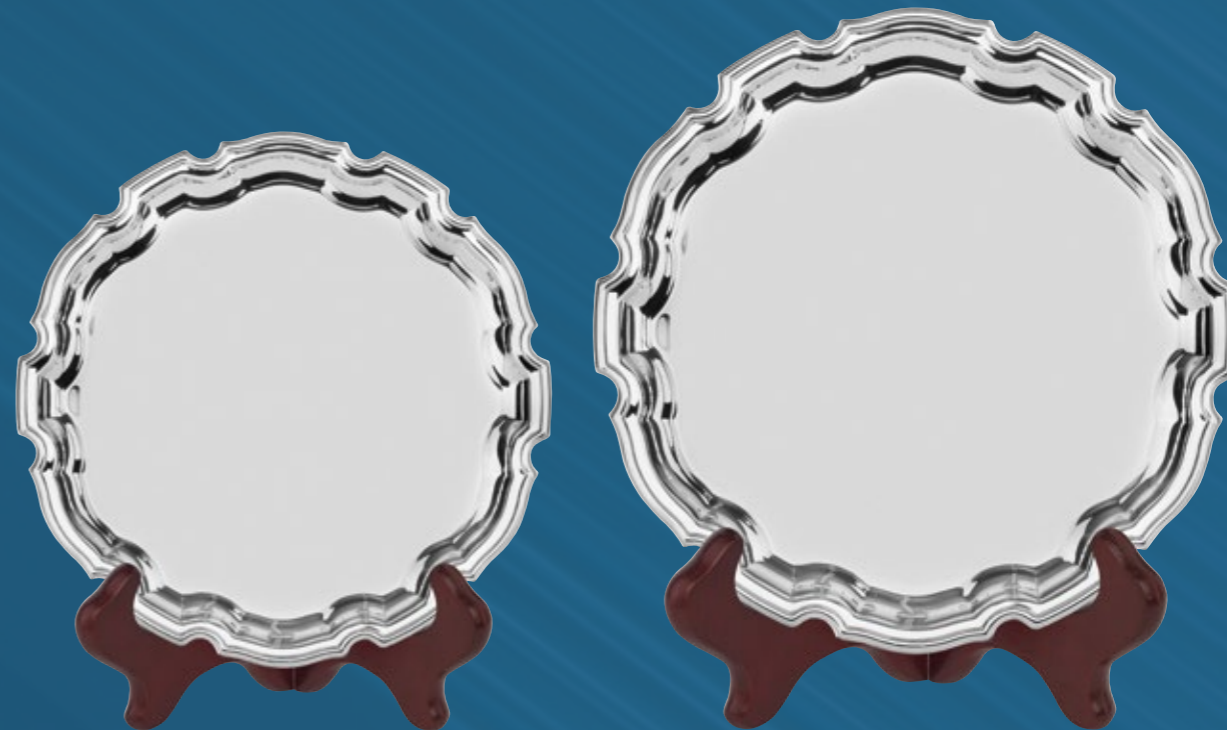

99-S3/10

99-S3/12

**ROUND
CHIPPENDALE TRAYS**

Heavy gauge nickel plated.

Available in 5 sizes.

5"	99-S3/5	£27.00	Case SSC6	£28.00	Stand WS04	£13.00
7"	99-S3/7	£38.00	Case SSC8	£45.00	Stand WS04	£13.00
8"	99-S3/8	£55.00	Case SSC8	£45.00	Stand WS07	£22.00
10"	99-S3/10	£70.00	Case SSC10	£55.00	Stand WS10	£27.00
12"	99-S3/12	£92.00	Case SSC12	£70.00	Stand WS10	£27.00

Optional wooden tray stands and wooden presentation cases available. Please order separately.

**SQUARE
CHIPPENDALE TRAYS**

Heavy gauge nickel plated.

Available in 5 sizes.

4½"	98-S7/4.5	£19.00	Case SSC4	£16.00	Stand WS04	£13.00
7"	98-S7/7	£38.00	Case SSC8	£45.00	Stand WS04	£13.00
8½"	98-S7/8.5	£55.00	Case SSC10	£55.00	Stand WS07	£22.00
10"	98-S7/10	£70.00	Case SSC10	£55.00	Stand WS10	£27.00
12"	98-S7/12	£92.00	Case SSC12	£70.00	Stand WS10	£27.00

Tray stands and cases available, please order separately.
See case images on page 103.