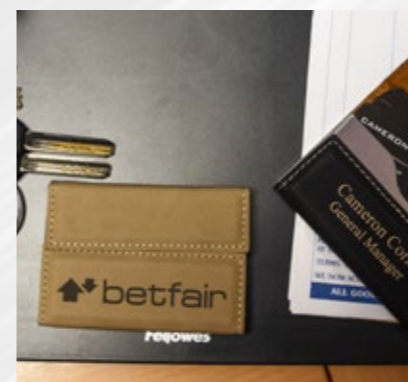

CARD HOLDERS WITH MONEY CLIP BLACK OR BROWN

2 card sleeves and 1 money clip.
Black engraves through a gold colour.
Brown engraves through a black colour.

	Plain	Engraved*
Black 3" x 4" 213-B011	£13.00	£16.30
Brown 3" x 4" 213-A011	£13.00	£16.30